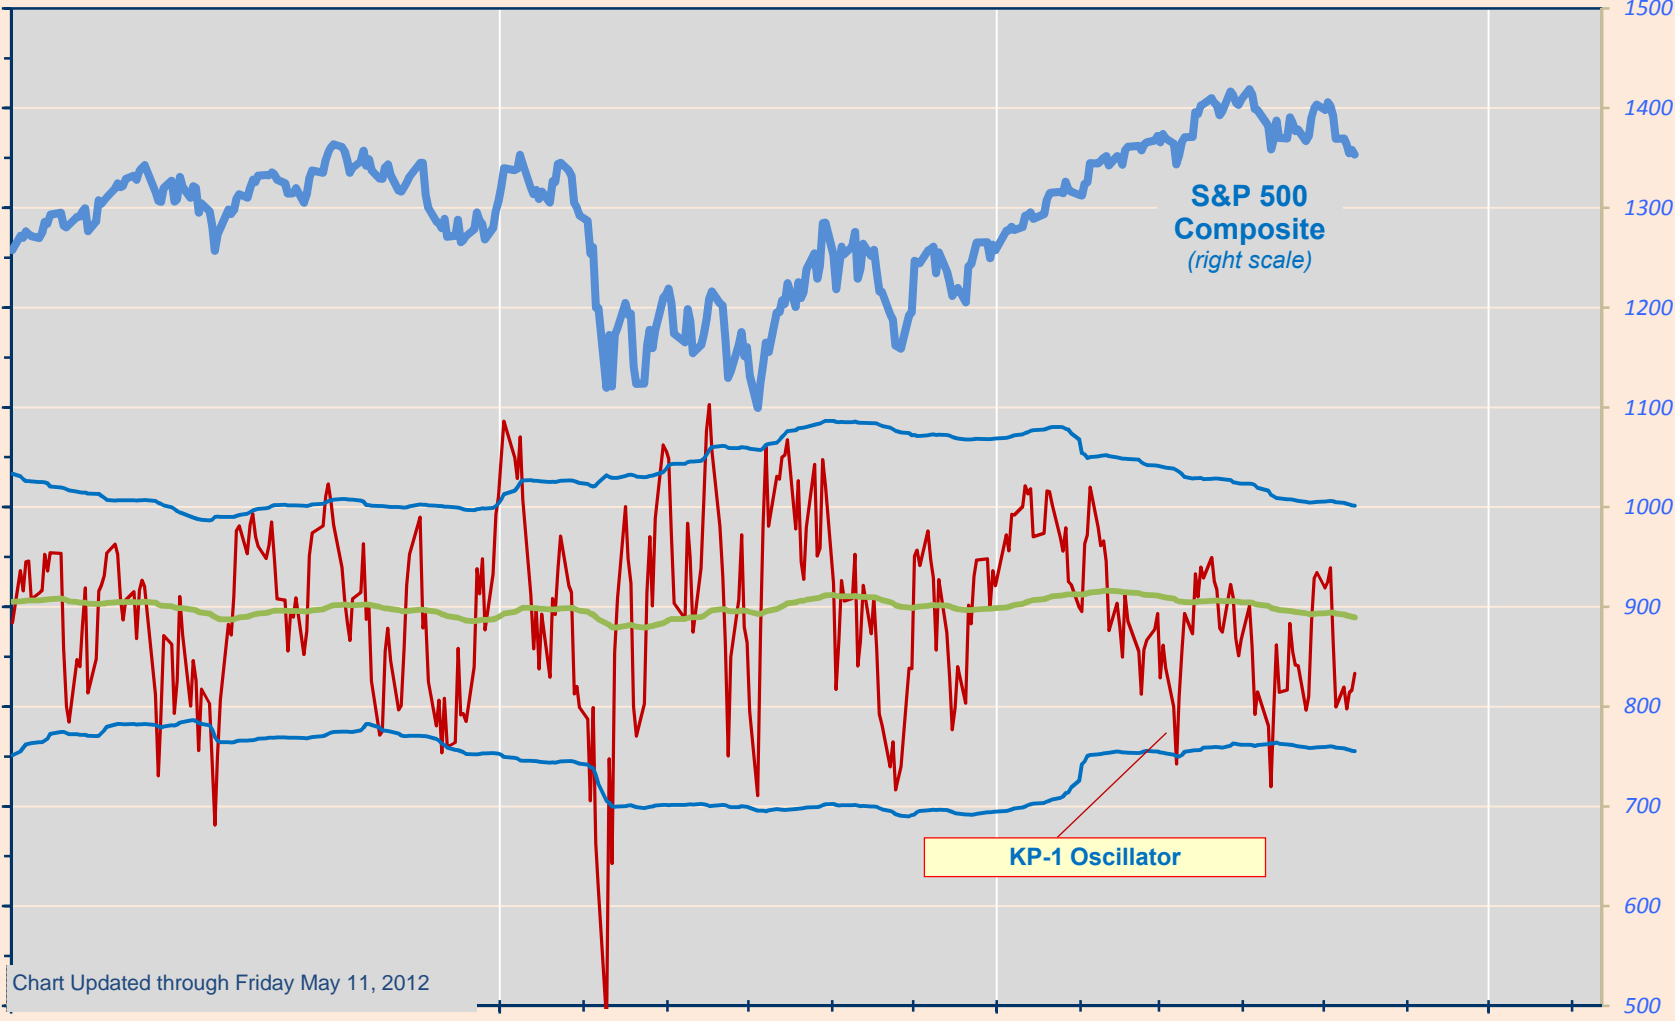

KP Short-Term Oscillator

Chart Updated through Friday May 11, 2012

Dec-10

Jun-11

Dec-11

Jun-12

© 2012 Keller Partners LLC